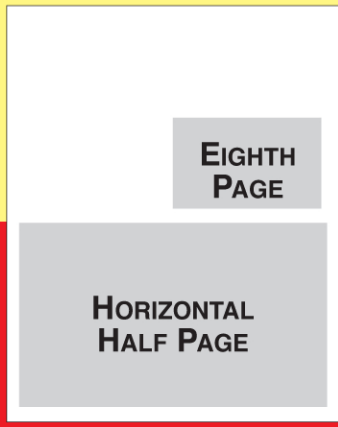

TWO PAGE SPREAD

TWO PAGE SPREAD

Live area 15.25 x 9.25"
 Trims to 16 x 10"
 Full bleed 16.25 x 10.25"

FULL PAGE

FULL PAGE

Live area 7.25 x 9.25"
 Trims to 8 x 10"
 Full bleed 8.25 x 10.25"

EIGHTH PAGE

HORIZONTAL HALF PAGE

HALF PAGE HORIZONTAL

7.25" x 4.5"

With bleeds, three sides:
 Live area 7.25" x 4.5"
 Trims to 8 x 4.875"
 Full bleed 8.25 x 5"

HALF PAGE VERTICAL

THIRD PAGE VERT

HALF PAGE VERTICAL

3.5" x 9.25"

THIRD PAGE VERTICAL

2.25" x 9.25"

THIRD PAGE

QUARTER PAGE

THIRD PAGE

3.5" x 6"

QUARTER PAGE

3.5" x 4.5"

EIGHTH PAGE

3.5" x 2.125"

All measurements are width x depth in inches.

 Shaded area represents ad proportion on the page.
 There is a .375 inch margin around the live area.
 Full bleed options are shown in red.
 These areas get trimmed off!