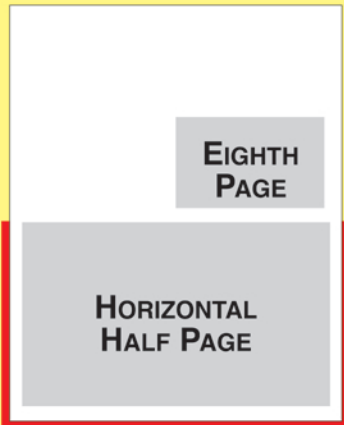

TWO PAGE SPREAD

Live area 16 x 10.125"
 Trims to 16.75 x 10.875"
 Full bleed 17 x 11.125"

FULL PAGE

Live area 7.625 x 10.125"
 Trims to 8.375 x 10.875"
 Full bleed 8.625 x 11.125"

HALF PAGE HORIZONTAL

7.625" x 4.875"

With bleeds, three sides:

Live area 7.625" x 4.875"
 Trims to 8.375 x 5.25"
 Full bleed 8.625 x 5.375"

HALF PAGE VERTICAL

3.625" x 10.125"

THIRD PAGE VERTICAL

2.375" x 10.125"

THIRD PAGE

3.625" x 7"

QUARTER PAGE

3.625" x 4.875"

EIGHTH PAGE

3.625" x 2.375"

All measurements are width x depth in inches.

Shaded area represents ad proportion on the page.
 There is a .375 inch margin around the live area.

Full bleed options are shown in red.
 These areas get trimmed off!

Questions, please contact us.

On full bleed files it is important to have sizing, and spacing correct, including the area outside the "Live Area" to be void of any crucial information.